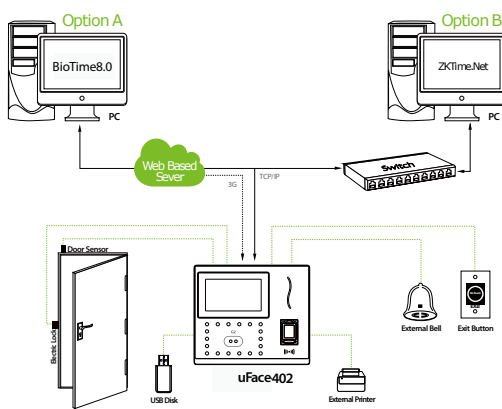

Conf guration